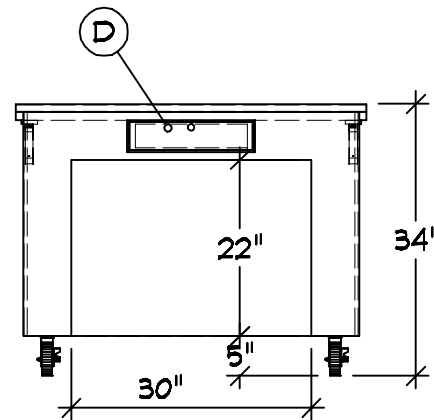

LOGSD

SDUSD LOGAN

THE VOLLRATH CO., LLC

03-31-20

COPYRIGHT 2020

SHEBOYGAN, WI

Server 17 : Qty 1  
Utility Counter  
A Custom Counter Width  
B Casters : 4" (2) w/Brakes  
C Customer Side V Rib Tray  
Slide w/Lift-off Brackets  
D Cash Drawer  
E ADA Wheel Chair Pocket

Finishes And Materials  
Top : \*\* 14 Ga SST  
Body : \*\* 18 Ga SST  
Trim : Standard SST  
Tray Rail : \*\* 14 Ga SST

LOGSD

SDUSD LOGAN

03-31-20

COPYRIGHT 2020

THE VOLLRATH CO., LLC

SHEBOYGAN, WI

### DIMENSIONS:

ALL DIMENSIONS SHOWN ARE  $\pm 1/4"$