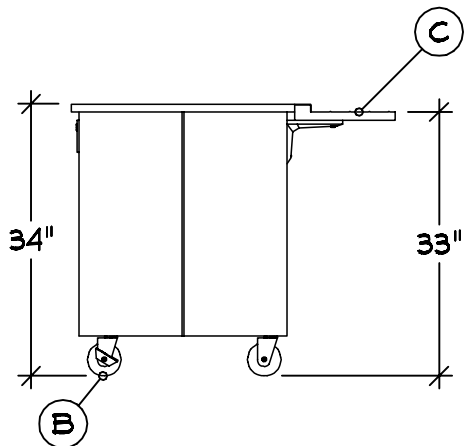

LOGSD

SDUSD LOGAN

THE VOLLRATH CO., LLC

03-31-20

COPYRIGHT 2020

SHEBOYGAN, WI

Server 17 : Qty 1  
Utility Counter  
A Custom Counter Width  
B Casters : 4" (2) w/Brakes  
C Customer Side V Rib Tray  
Slide w/Lift-off Brackets  
D Cash Drawer  
E ADA Wheel Chair Pocket

Finishes And Materials  
Top : \*\* 14 Ga SST  
Body : \*\* 18 Ga SST  
Trim : Standard SST  
Tray Rail : \*\* 14 Ga SST

LOGSD

SDUSD LOGAN

03-31-20

COPYRIGHT 2020

THE VOLLRATH CO., LLC

SHEBOYGAN, WI

### DIMENSIONS:

ALL DIMENSIONS SHOWN ARE  $\pm 1/4"$