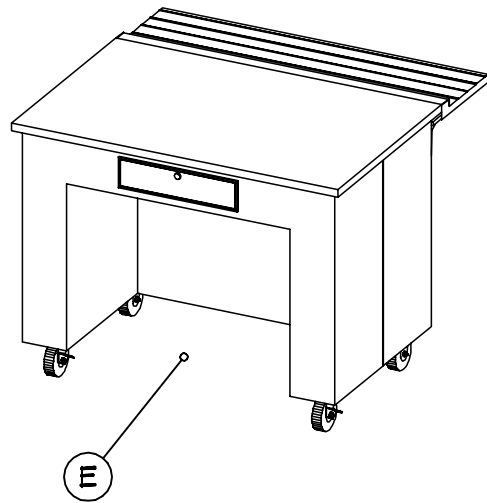

LOGSD

SDUSD LOGAN

THE VOLLRATH CO., LLC

03-31-20

COPYRIGHT 2020

SHEBOYGAN, WI

Server 17 : Qty 1  
Utility Counter  
A Custom Counter Width  
B Casters : 4" (2) w/Brakes  
C Customer Side V Rib Tray  
Slide w/Lift-off Brackets  
D Cash Drawer  
E ADA Wheel Chair Pocket

### DIMENSIONS:

ALL DIMENSIONS SHOWN ARE  $\pm 1/4"$