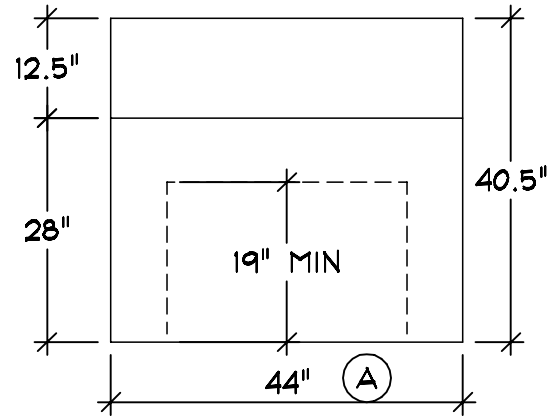

LOGSD

SDUSD LOGAN

THE VOLLRATH CO., LLC

03-31-20

COPYRIGHT 2020

SHEBOYGAN, WI

Server 17 : Qty 1  
Utility Counter  
A Custom Counter Width  
B Casters : 4" (2) w/Brakes  
C Customer Side V Rib Tray  
Slide w/Lift-off Brackets  
D Cash Drawer  
E ADA Wheel Chair Pocket

Finishes And Materials  
Top : \*\* 14 Ga SST  
Body : \*\* 18 Ga SST  
Trim : Standard SST  
Tray Rail : \*\* 14 Ga SST

LOGSD

SDUSD LOGAN

03-31-20

COPYRIGHT 2020

THE VOLLRATH CO., LLC

SHEBOYGAN, WI

### DIMENSIONS:

ALL DIMENSIONS SHOWN ARE  $\pm 1/4"$