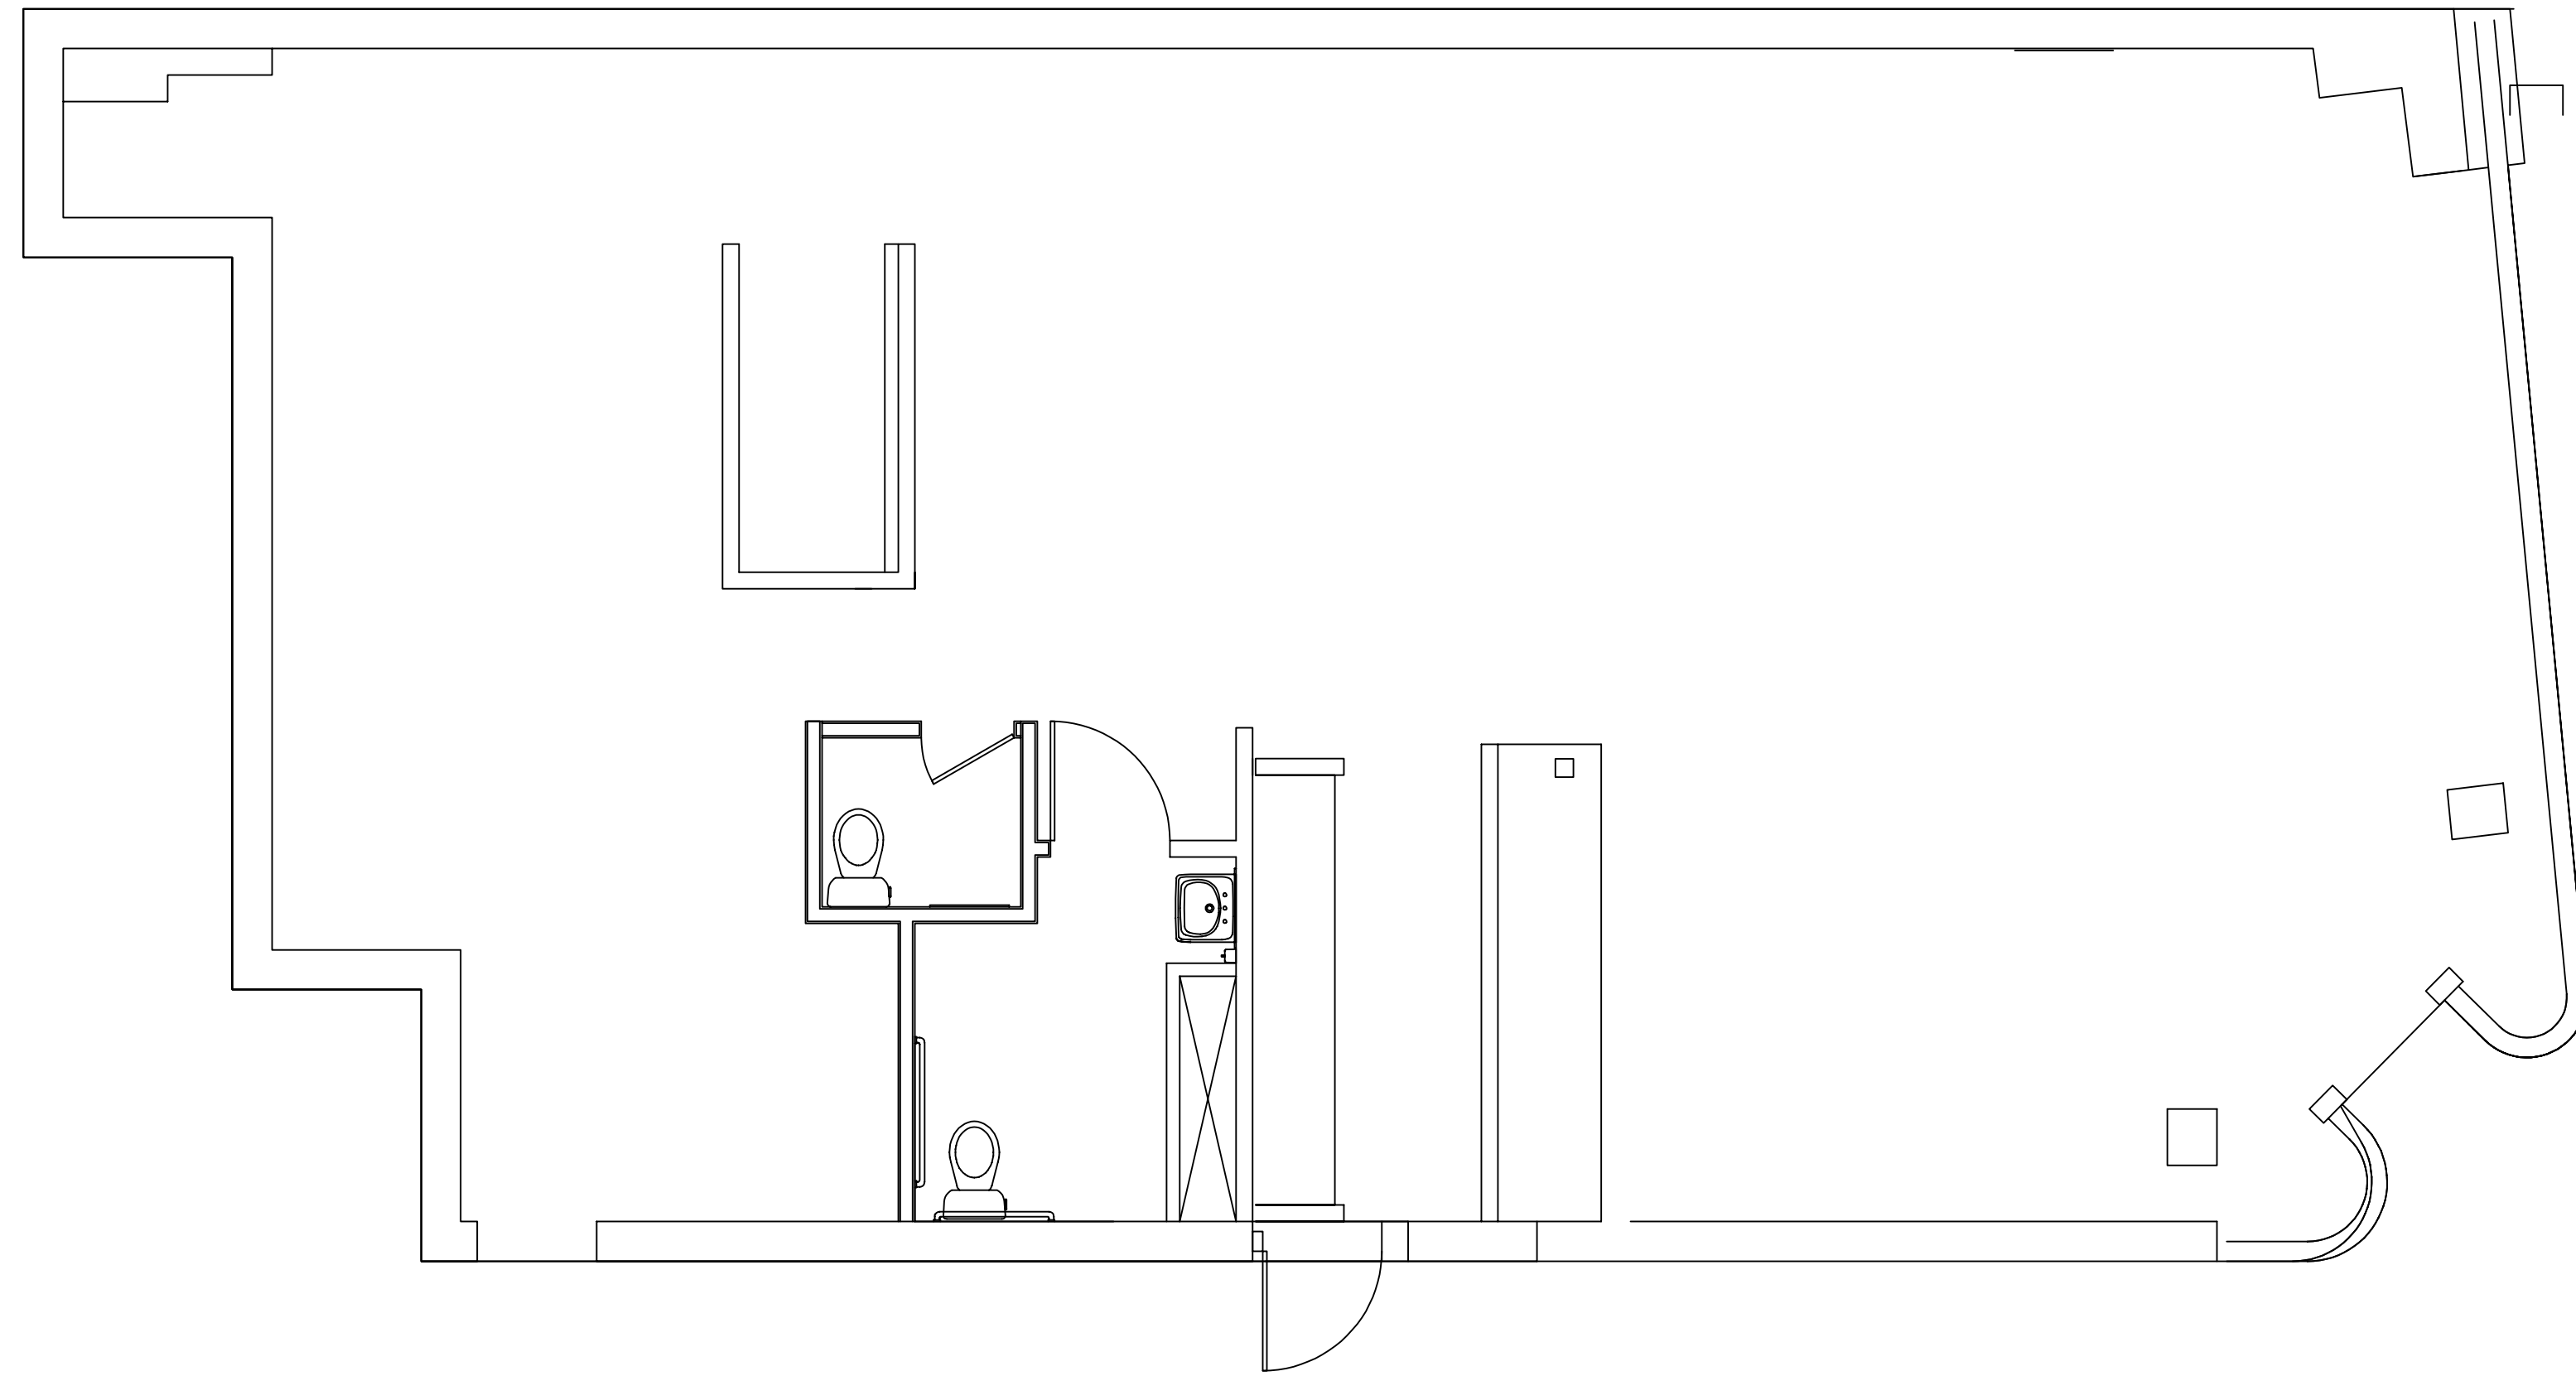

D I M E N S I O N S

1 \ 4" = 1' - 0"

CONTENTS

K1	
K2	
K3	
K4	
K5	
K6	
K7	
K8	
K9	
K10	
K11	
K12	

Mighty Quilns
Forest Hills
Forest Hills, NY

SCALE:
AS NOTED
DATE: 03/02/21
DRAWN BY: DDB

EP-QFH
K9

OF _____

REVISIONS

No.	Date	By	Revision
05	3/2/21	ddb	BLOCK OUT
07	3/3/21	ddb	Per Markups

Main Kitchen

ECONOMY
PAPER &
RESTAURANT
Supply Co., Inc.
180 Broad Street Clifton, NJ 07013
Wholesale Distributors Since 1932