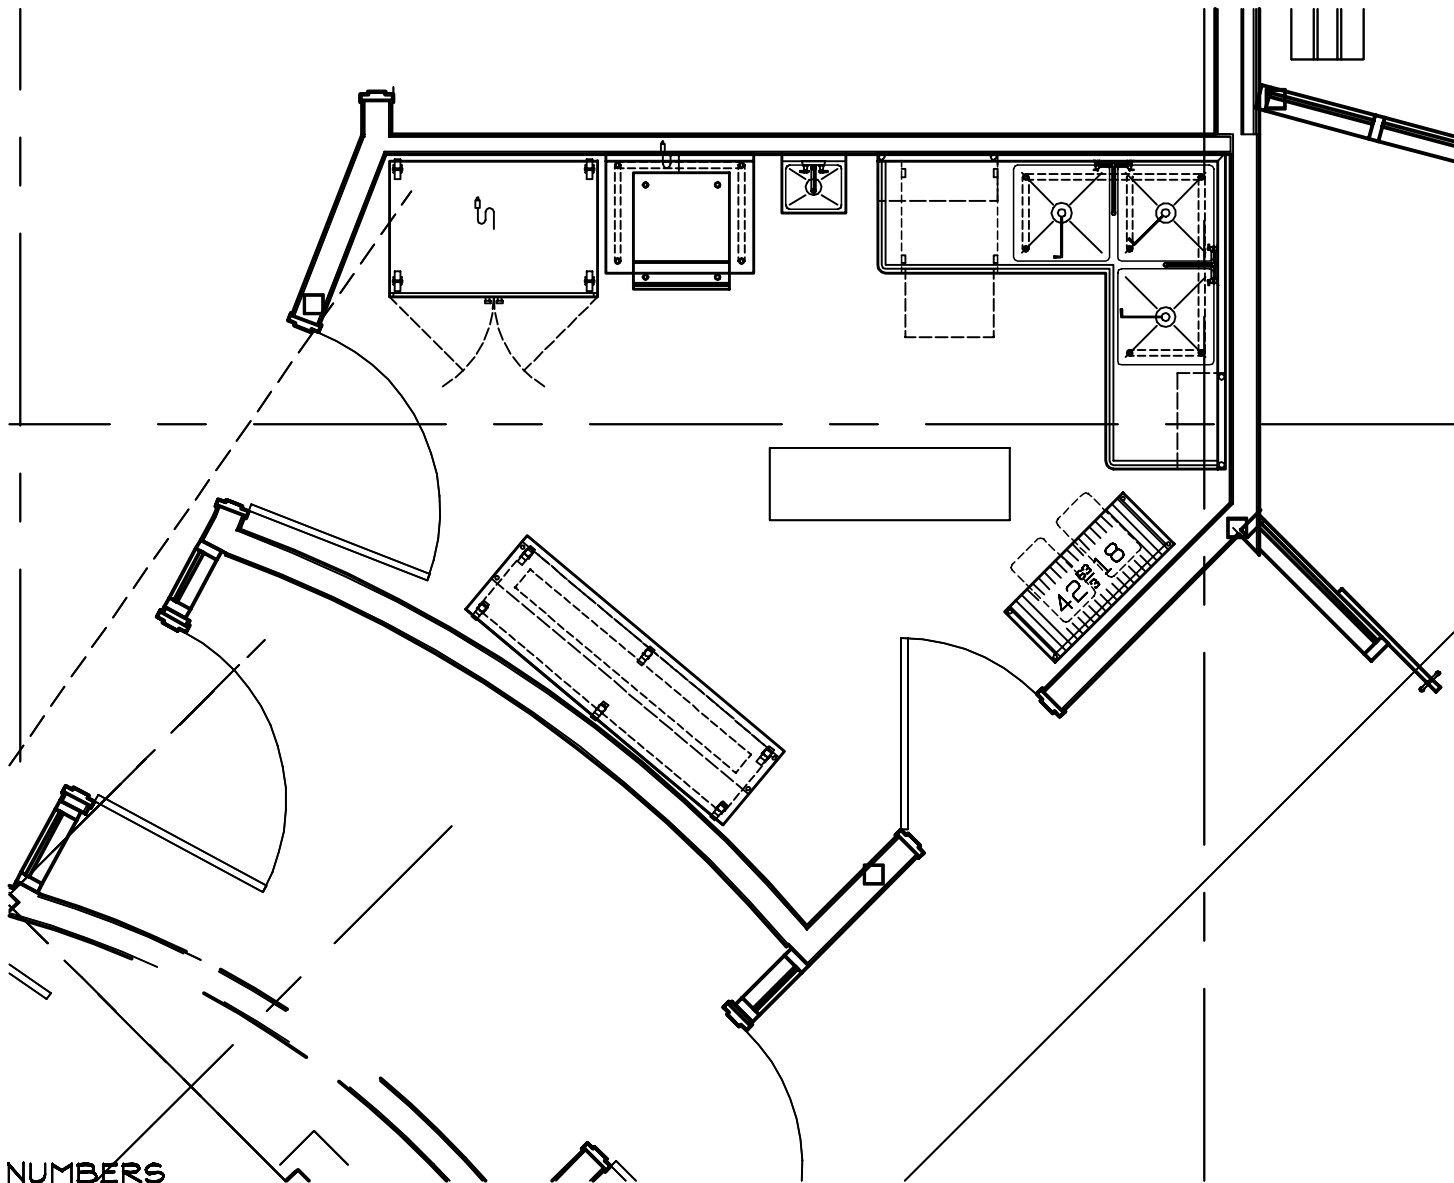

EP - HMP03 PLAN VIEW

Economy
PAPER &
RESTAURANT
 Supply Co., Inc.
 180 Broad Street Clifton, NJ 07013

PANTRY
MICHAEL KONZELMAN

HMP
03-22-22

EP - HMP03 ITEM NUMBERS

Economy
PAPER &
RESTAURANT
 Supply Co., Inc.
 180 Broad Street Clifton, NJ 07013