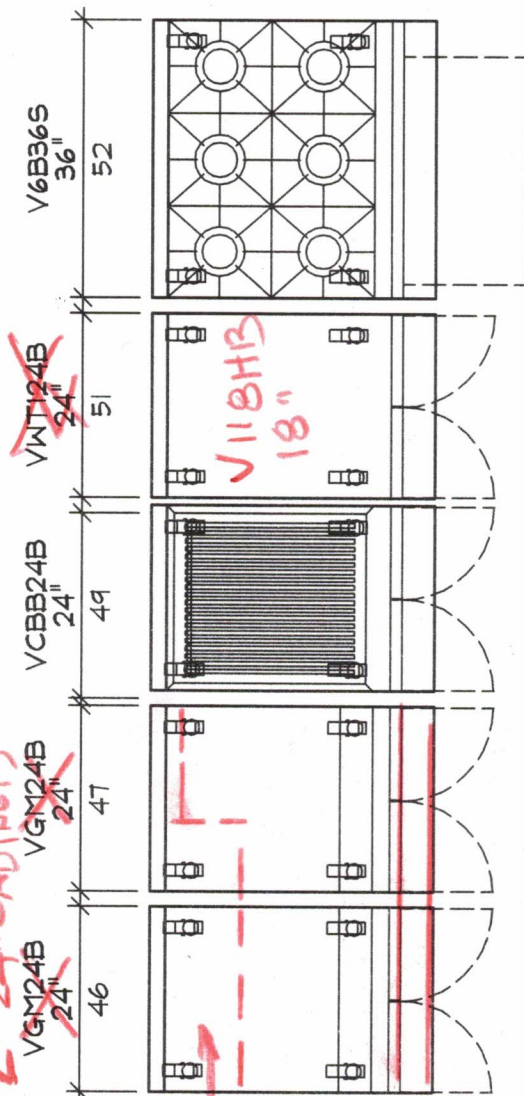

CONNECTIONS

w/ 2 VGM 36 w/ 12" ADDED GRIDLINE
w/ 24" CABINETS

36 IRB
w/ V48RR
RISER
FRITTOP-48WUD