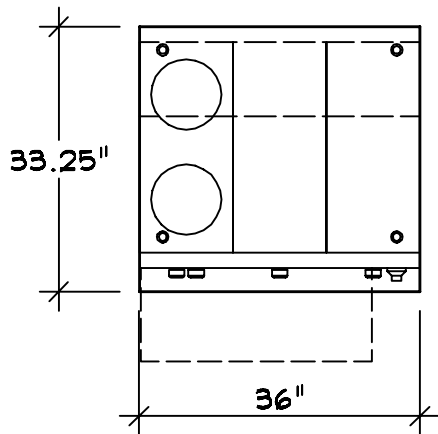

MEDIUM DUTY COOKING**VULCAN****ENDURANCE GAS RANGE
36" ELECTRIC**

Range Assembly

EV36S Range
(1) Standard Oven
(2) French Burners
(2) Even Heat Tops
On Legs

- # Vulcan Endurance Series Ranges
Stainless steel front, top front ledge, sides,
base, burner box, rear risers and high shelves.
6" adjustable legs standard
1" rear gas connection, CSA, NSF
1 year limited parts and labor warranty

VULCAN

MEDIUM DUTY COOKING

VULCAN

ENDURANCE GAS RANGE
36" ELECTRIC

Model	Description	Voltage	PH	KW	L1	L2	L3
	RANGE	208	VER	VER			

VULCAN