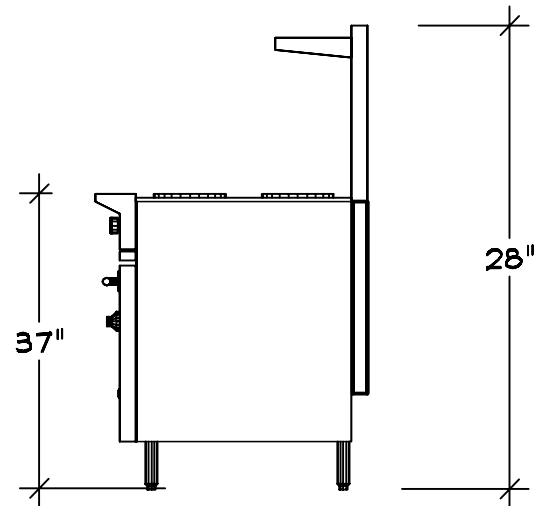

MEDIUM DUTY COOKING**VULCAN****ENDURANCE GAS RANGE
36" ELECTRIC**

Range Assembly

EV36S Range
(1) Standard Oven
(2) French Burners
(2) Even Heat Tops
On Legs

- # Vulcan Endurance Series Ranges
Stainless steel front, top front ledge, sides,
base, burner box, rear risers and high shelves.
6" adjustable legs standard
1" rear gas connection, CSA, NSF
1 year limited parts and labor warranty

VULCAN

MEDIUM DUTY COOKING

VULCAN

ENDURANCE GAS RANGE
36" ELECTRIC

Model	Description	Voltage	PH	KW	L1	L2	L3
	RANGE	208	VER	VER			

VULCAN