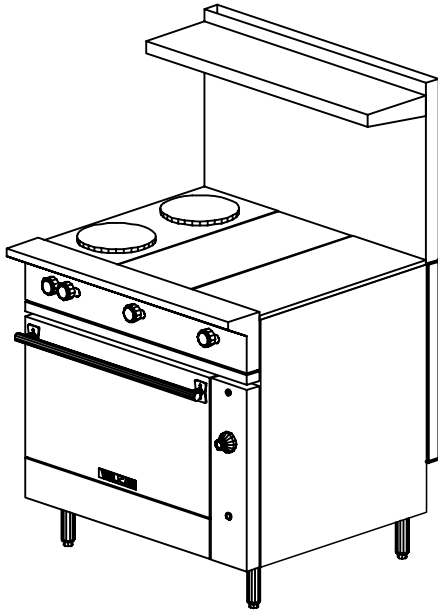

MEDIUM DUTY COOKING**VULCAN****ENDURANCE GAS RANGE
36" ELECTRIC**

Range Assembly

EV36S Range
(1) Standard Oven
(2) French Burners
(2) Even Heat Tops
On Legs

- # Vulcan Endurance Series Ranges
Stainless steel front, top front ledge, sides,
base, burner box, rear risers and high shelves.
6" adjustable legs standard
1" rear gas connection, CSA, NSF
1 year limited parts and labor warranty

VULCAN

MEDIUM DUTY COOKING

VULCAN

ENDURANCE GAS RANGE
36" ELECTRIC

Model	Description	Voltage	PH	KW	L1	L2	L3
	RANGE	208	VER	VER			

VULCAN